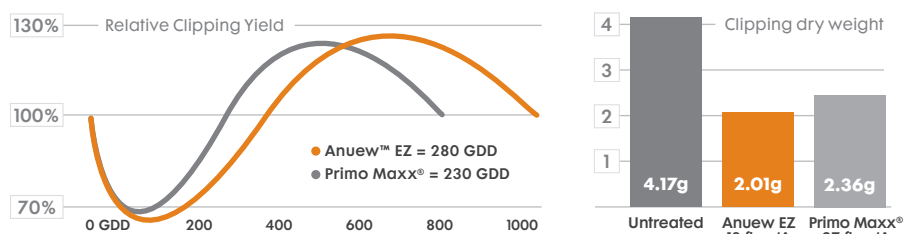

## BEST PRACTICES

- Use enough volume to wet turfgrass without significant runoff.
- Do not irrigate or water treated areas within four hours of application.
- Include a non-ionic surfactant for improved coverage and performance consistency.
- Include 1 lb ammonium sulfate per pint (16 fl oz) of Anuew EZ if water source is hard (> 140ppm calcium).

## OUNCE FOR OUNCE, ANUEW EZ DELIVERS MORE

Even at lower use rates, Anuew™ EZ delivers longer control in cool-season turf – saving labor and dollars with less applications, less mowing and less clippings.

### REGULATION THAT WORKS TO THE VERY LAST MOW

Anuew EZ doesn't give up early. Gain an average of two extra regulation days for consistent suppression, and fewer clippings, from day one to day 14.

Clipping Yield: B. Kreuser, University of Nebraska-Lincoln, 2015, Creeping Bentgrass  
Clipping Weight: Dykema and Vargas, Michigan State University, 2014, Penncross Creeping Bentgrass, Applied 6/6; Results 6/19