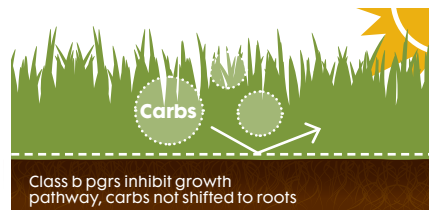

EARLY-STAGE GA / CLASS B PGR