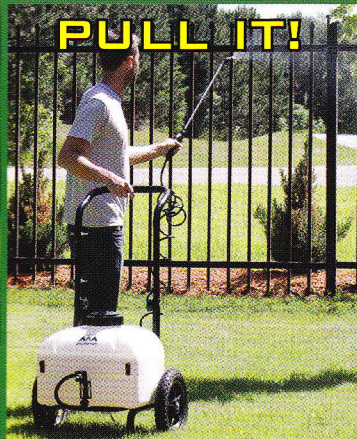

COMPACT DESIGNS

MASTER GARDENER - RECHARGABLE SPRAYER

PULL IT!

TOW IT!

- Rechargeable 12 Volt Battery
- 2 Hour Run Time on Single Charge
- Front Mounted Nozzle with 50" Swath
- Spot Spray Gun with Coiled Hose
- 18' Vertical and 20' Horizontal Spray
- Includes Hitch Bar for Towing
- Adjustable Handle for Easy Storage
- 12" Wheels
- 9 Gallon Tank
- Ideal for Applying Insecticides & Herbicides
- Round-up® Ready

PCD-E3-009B-MM

9 Gallon Sprayer - 1 GPM Pump

UPC# 81448501048-1

BATTERY WITH CHARGER

On Board Power! No need to plug in pump to tractor or ATV battery. The included 12 Volt battery allows for on demand power.

60 FT SPRAY DIAMETER

60' total diameter spray with 10' hose and 20' of horizontal spray while using spray gun. 15' vertical spray.

ADJUSTABLE HANDLE

Designed for Comfort. Handle can also be easily removed for quick and compact storage.

50" SPRAY!

ROLLS EASY IN TOUGH TERRAIN!

GREAT FOR ROSE GARDENS, ORCHARDS AND MANY OTHER APPLICATIONS!