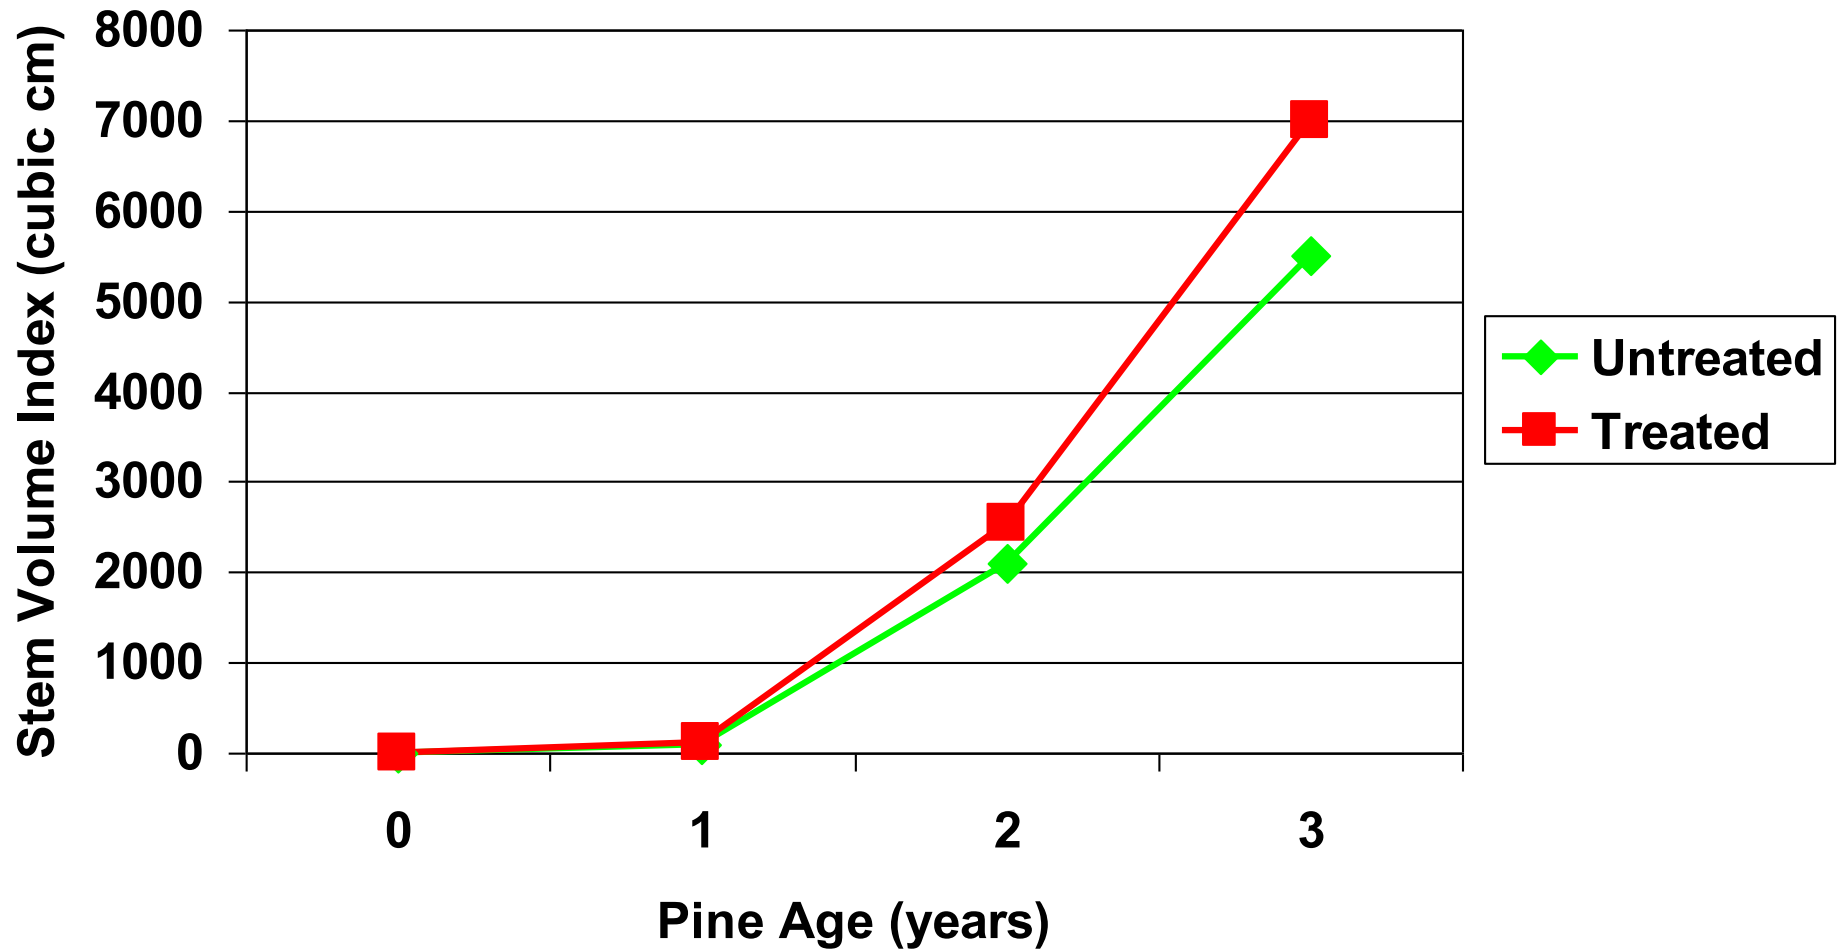

- Nantucket pine tipmoth (*Rhyacionia frustrana*)
- Pine bark aphids (*Cinara* spp.)

■ Use rate:

- 21 fl oz per acre per year

Insecticide Screen

Shoots Infected by Tip Moth (%)

Loblolly Pine Response to Tipmoth Control: Impact Study

PTM Insecticide: Plant Hole Application

PTM Insecticide: Plant Hole Application

PTM Insecticide: Plant Hole vs. Soil Injection

PTM Insecticide: Plant Hole vs. Soil Injection

PTM Insecticide

- A water based suspension concentrate
- Use rate:
 - 21 fl oz per acre per year
- Apply at least 3 inches below ground into the rooting zone of each tree
- Apply at time of planting or soon after planting
 - Trees are protected several weeks after application
- Dilute with water
- Total volume of water + PTM Insecticide per tree:
 - 0.5 fl oz