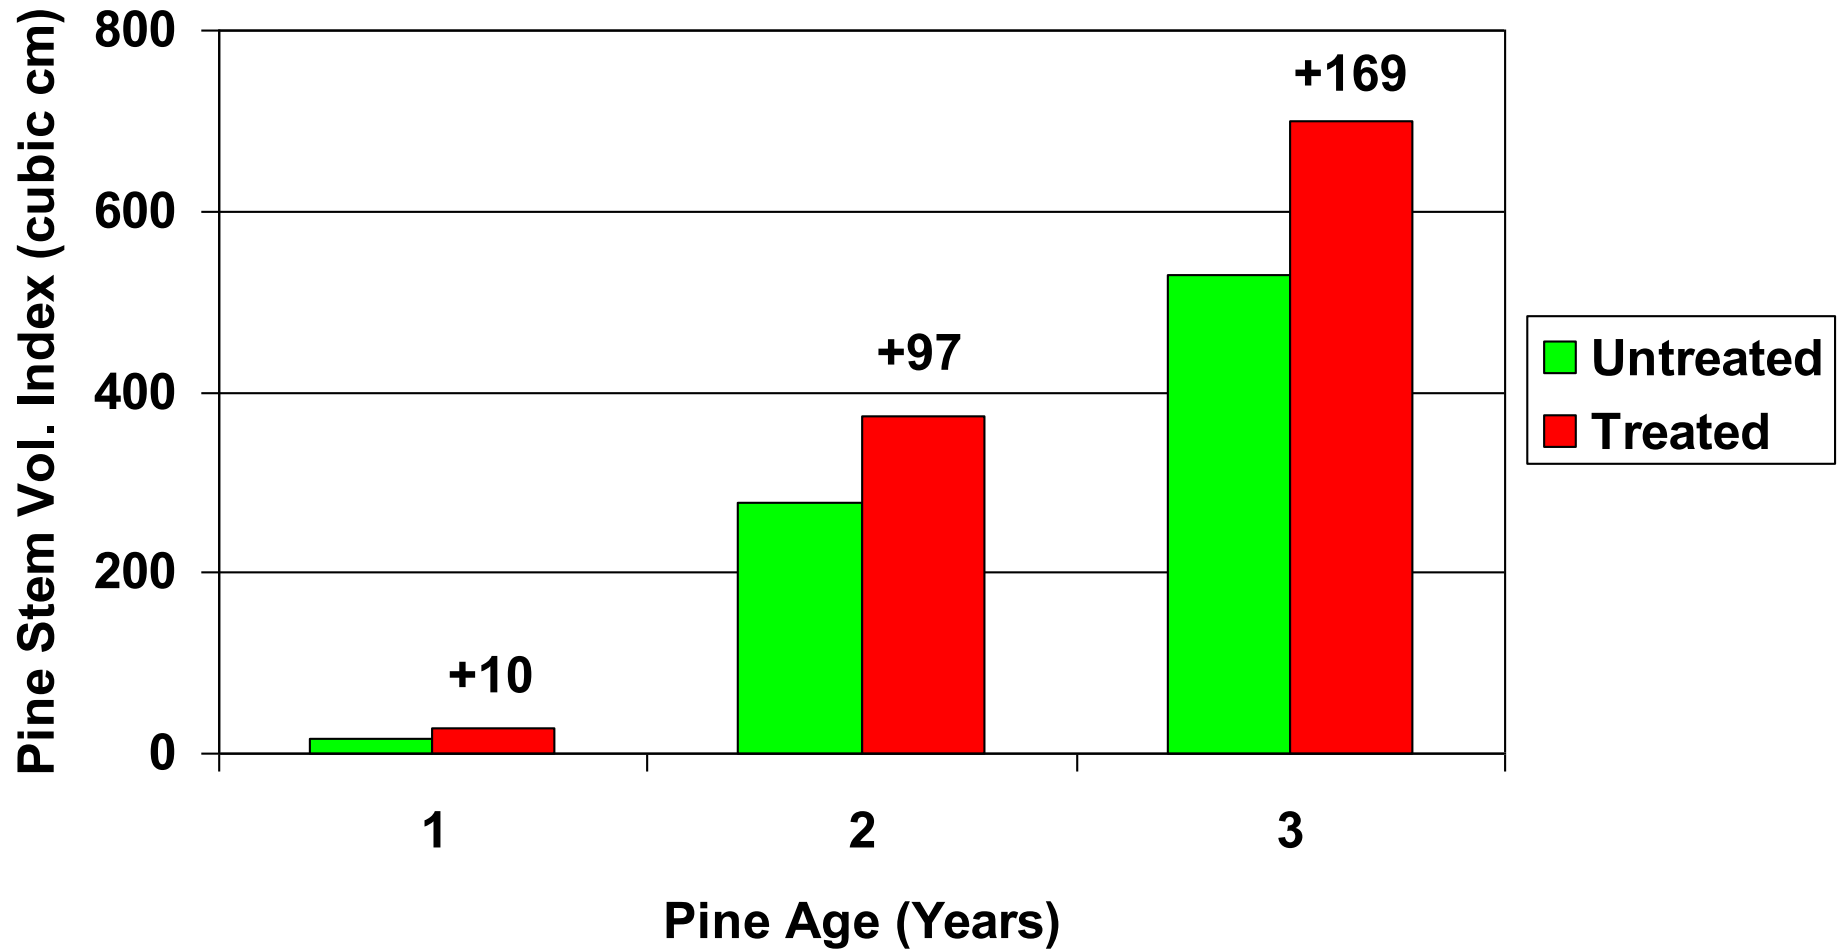

- Nantucket pine tipmoth (*Rhyacionia frustrana*)
- Pine bark aphids (*Cinara* spp.)

■ Use rate:

- 21 fl oz per acre per year

Insecticide Screen

Shoots Infected by Tip Moth (%)

Loblolly Pine Response to Tipmoth Control: Impact Study

PTM Insecticide: Plant Hole Application

PTM Insecticide: Plant Hole Application

PTM Insecticide: Plant Hole vs. Soil Injection

PTM Insecticide: Plant Hole vs. Soil Injection

PTM Insecticide

- A water based suspension concentrate
- Use rate:
 - 21 fl oz per acre per year
- Apply at least 3 inches below ground into the rooting zone of each tree
- Apply at time of planting or soon after planting
 - Trees are protected several weeks after application
- Dilute with water
- Total volume of water + PTM Insecticide per tree:
 - 0.5 fl oz