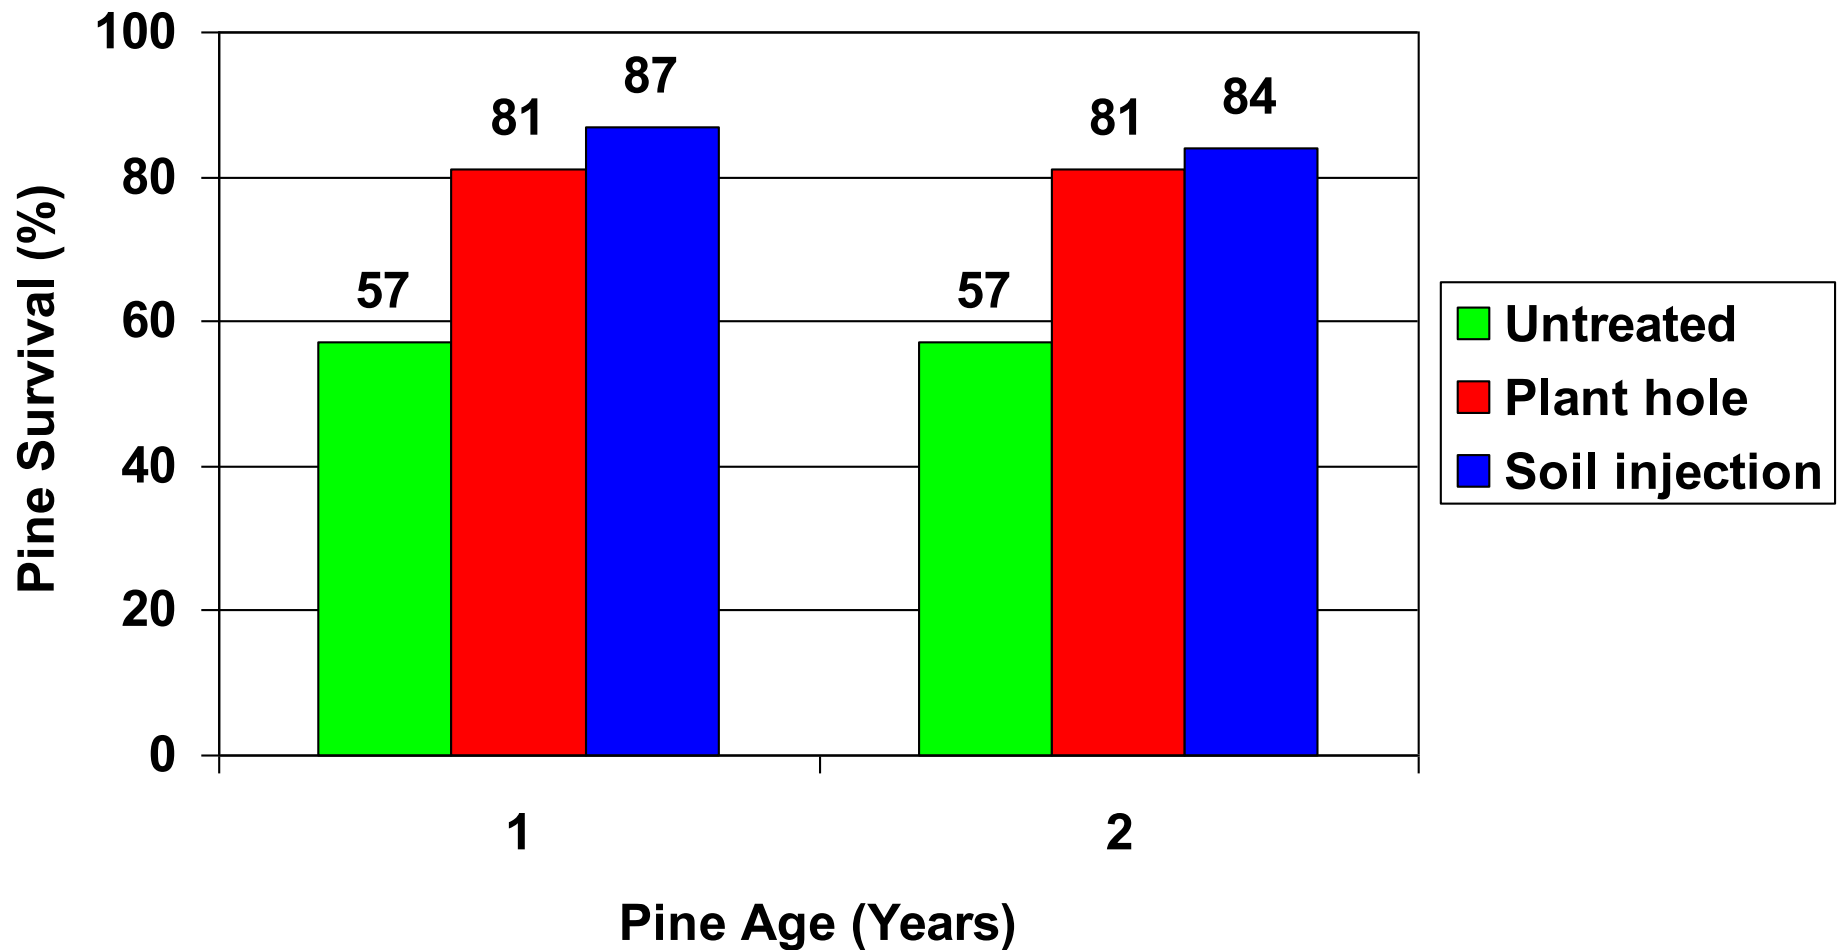

PTM Insecticide: Plant Hole Application

PTM Insecticide: Plant Hole Application

PTM Insecticide: Plant Hole vs. Soil Injection

PTM Insecticide: Plant Hole vs. Soil Injection

PTM Insecticide

- A water based suspension concentrate
- Use rate:
 - 21 fl oz per acre per year
- Apply at least 3 inches below ground into the rooting zone of each tree
- Apply at time of planting or soon after planting
 - Trees are protected several weeks after application
- Dilute with water
- Total volume of water + PTM Insecticide per tree:
 - 0.5 fl oz