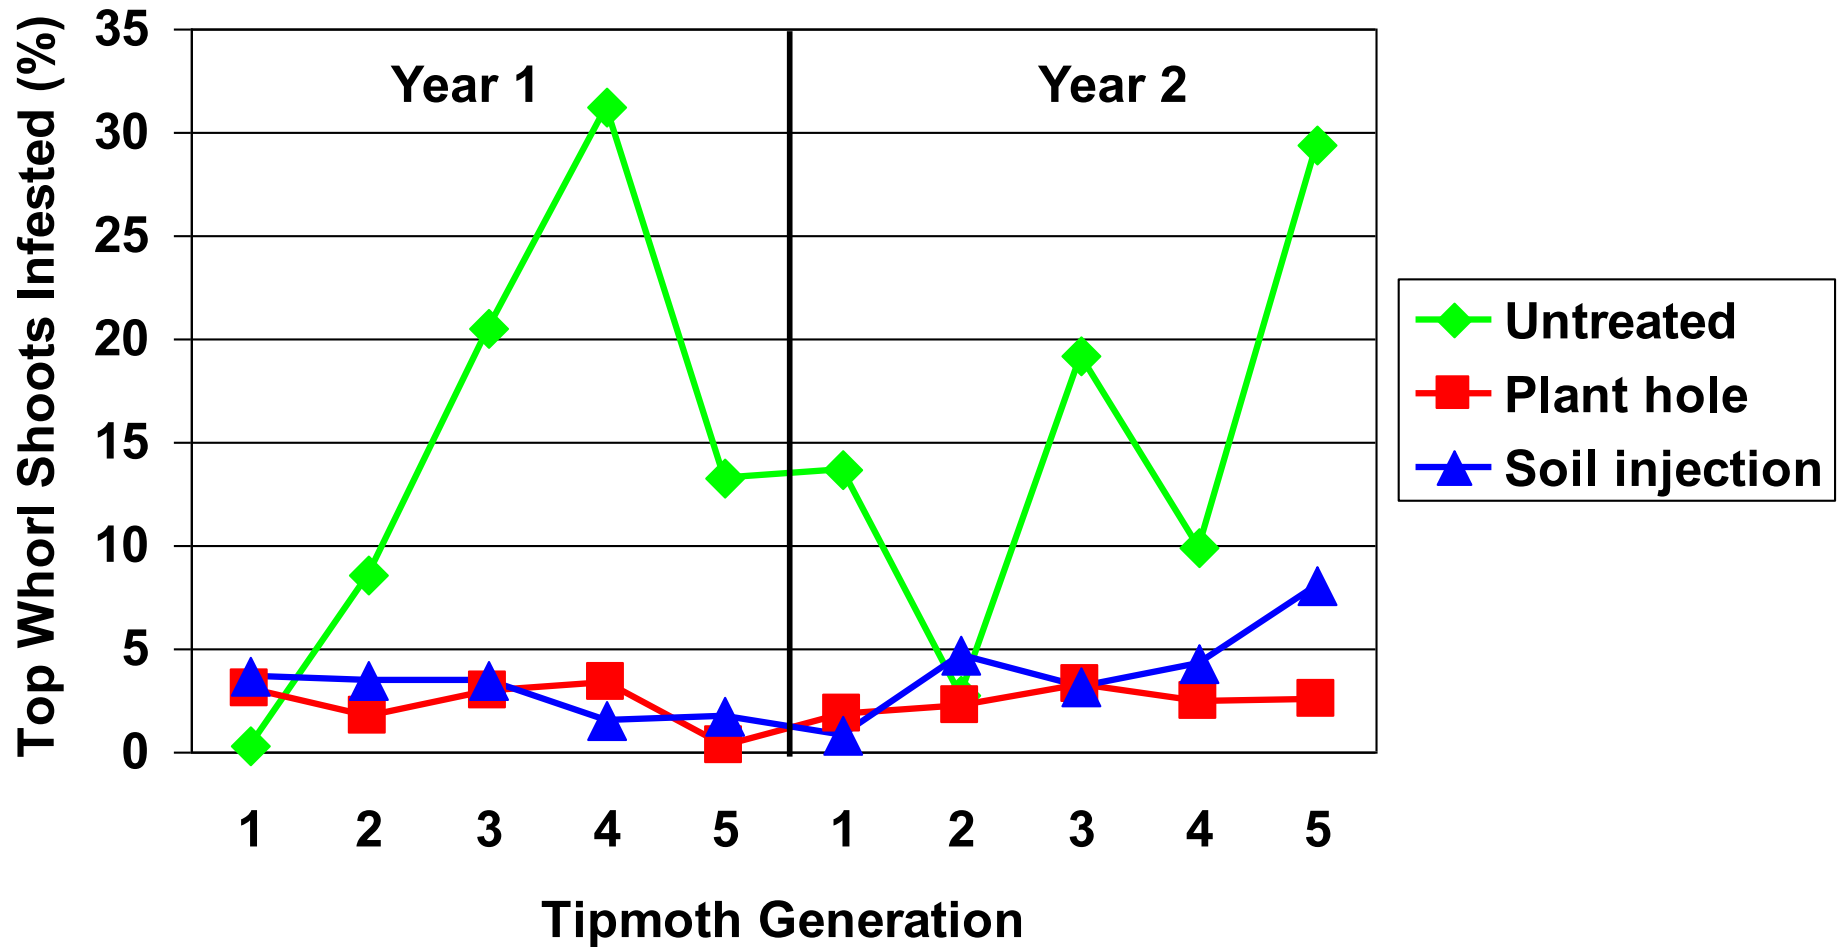

- Nantucket pine tipmoth (*Rhyacionia frustrana*)
- Pine bark aphids (*Cinara* spp.)

■ Use rate:

- 21 fl oz per acre per year

Insecticide Screen

Shoots Infected by Tip Moth (%)

Loblolly Pine Response to Tipmoth Control: Impact Study

PTM Insecticide: Plant Hole Application

PTM Insecticide: Plant Hole Application

PTM Insecticide: Plant Hole vs. Soil Injection

PTM Insecticide: Plant Hole vs. Soil Injection

PTM Insecticide

- A water based suspension concentrate
- Use rate:
 - 21 fl oz per acre per year
- Apply at least 3 inches below ground into the rooting zone of each tree
- Apply at time of planting or soon after planting
 - Trees are protected several weeks after application
- Dilute with water
- Total volume of water + PTM Insecticide per tree:
 - 0.5 fl oz