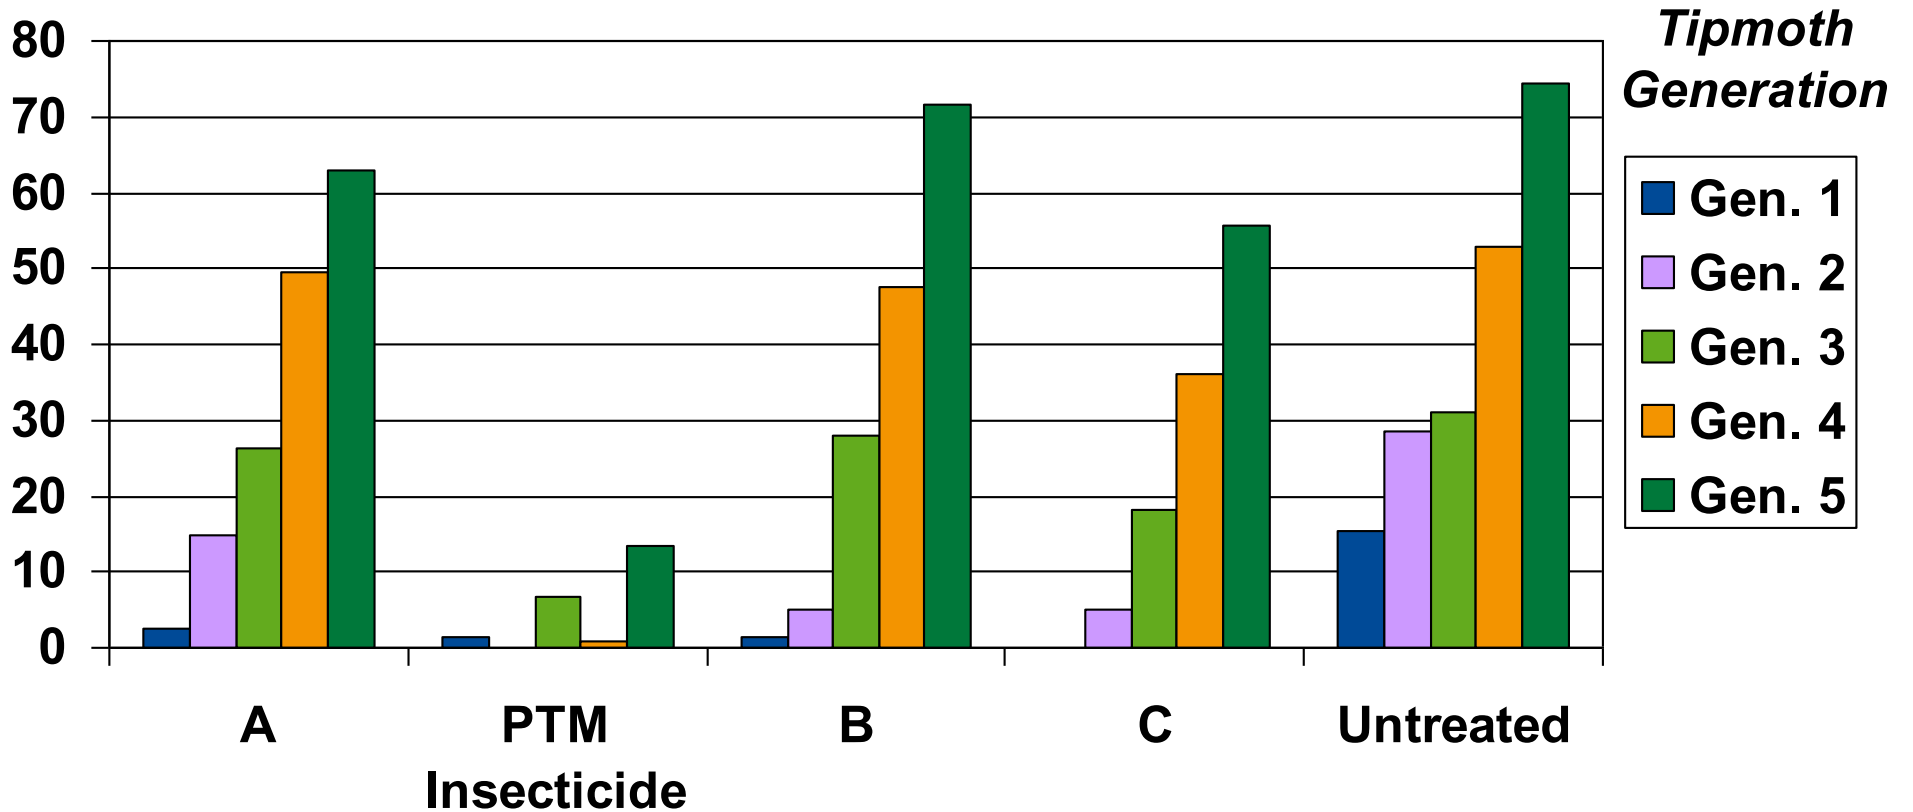

PTM™ Insecticide

For Tip Moth control in Southern Forests

Agricultural Products

 **BASF**

The Chemical Company

Photograph by Don Grosman

PTM Insecticide

■ For the control of:

- Nantucket pine tipmoth (*Rhyacionia frustrana*)
- Pine bark aphids (*Cinara* spp.)

■ Use rate:

- 21 fl oz per acre per year

Insecticide Screen

Shoots Infected by Tip Moth (%)

Loblolly Pine Response to Tipmoth Control: Impact Study

PTM Insecticide: Plant Hole Application

PTM Insecticide: Plant Hole Application

PTM Insecticide: Plant Hole vs. Soil Injection

PTM Insecticide: Plant Hole vs. Soil Injection

PTM Insecticide

- A water based suspension concentrate
- Use rate:
 - 21 fl oz per acre per year
- Apply at least 3 inches below ground into the rooting zone of each tree
- Apply at time of planting or soon after planting
 - Trees are protected several weeks after application
- Dilute with water
- Total volume of water + PTM Insecticide per tree:
 - 0.5 fl oz