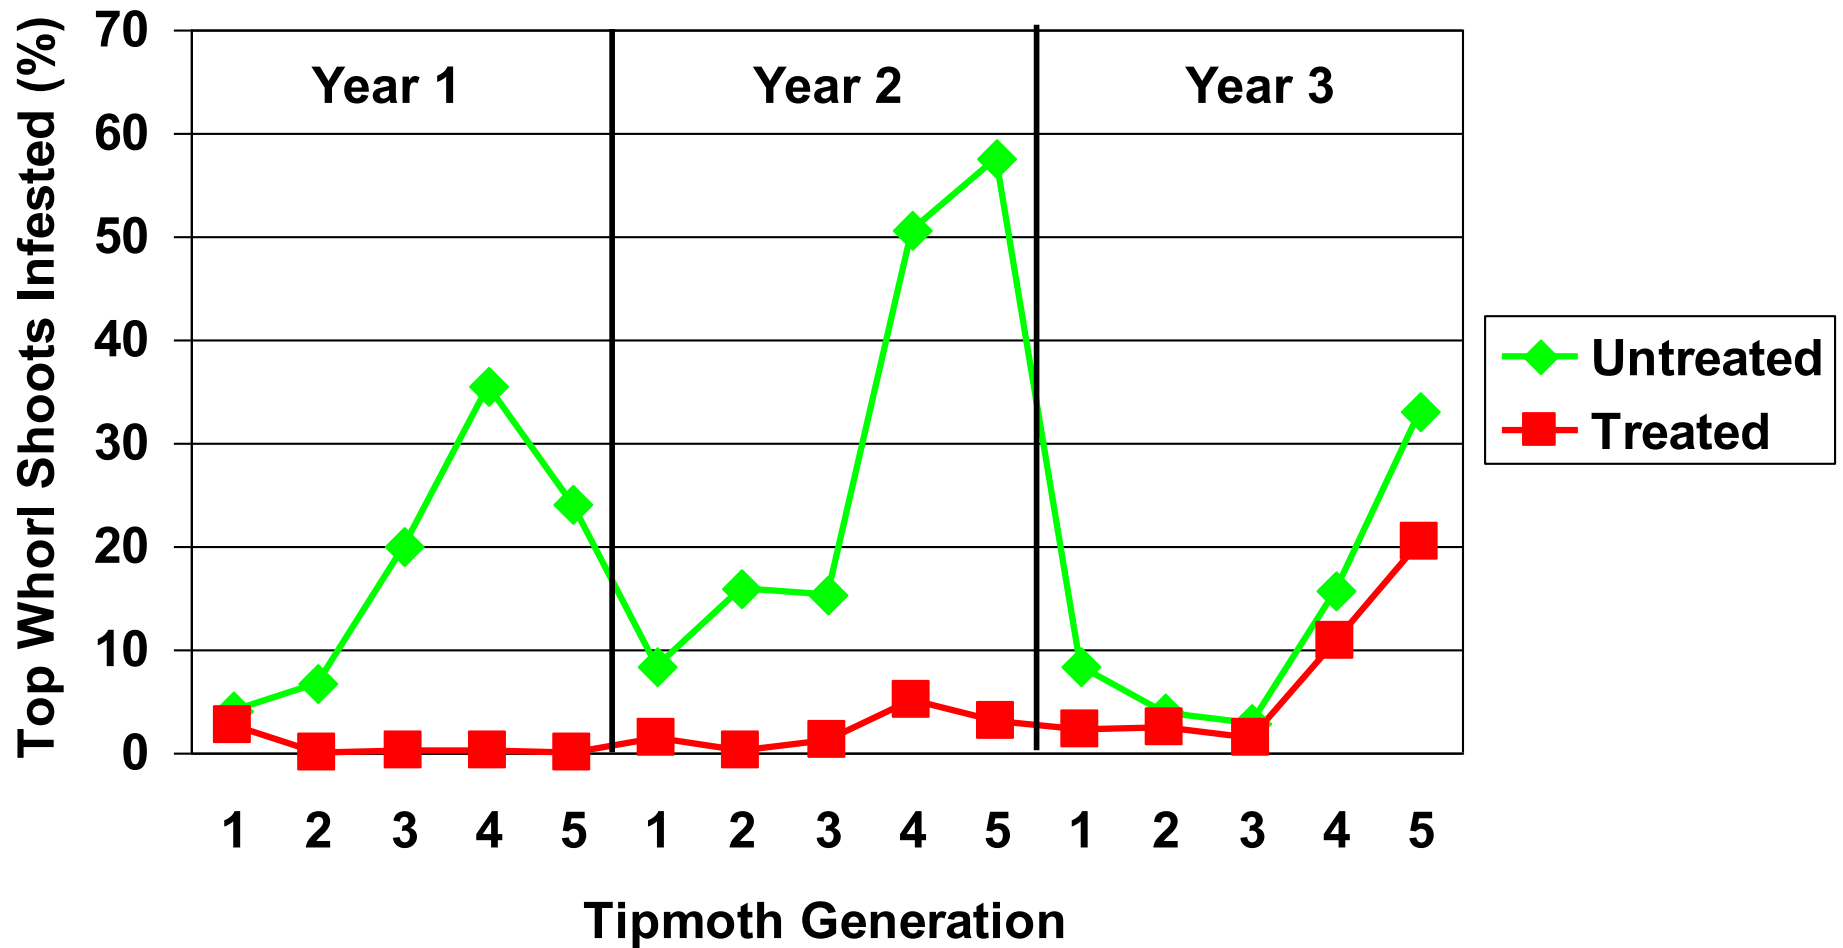

- Nantucket pine tipmoth (*Rhyacionia frustrana*)
- Pine bark aphids (*Cinara* spp.)

■ Use rate:

- 21 fl oz per acre per year

Insecticide Screen

Shoots Infected by Tip Moth (%)

Loblolly Pine Response to Tipmoth Control: Impact Study

PTM Insecticide: Plant Hole Application

PTM Insecticide: Plant Hole Application

PTM Insecticide: Plant Hole vs. Soil Injection

PTM Insecticide: Plant Hole vs. Soil Injection

PTM Insecticide

- A water based suspension concentrate
- Use rate:
 - 21 fl oz per acre per year
- Apply at least 3 inches below ground into the rooting zone of each tree
- Apply at time of planting or soon after planting
 - Trees are protected several weeks after application
- Dilute with water
- Total volume of water + PTM Insecticide per tree:
 - 0.5 fl oz