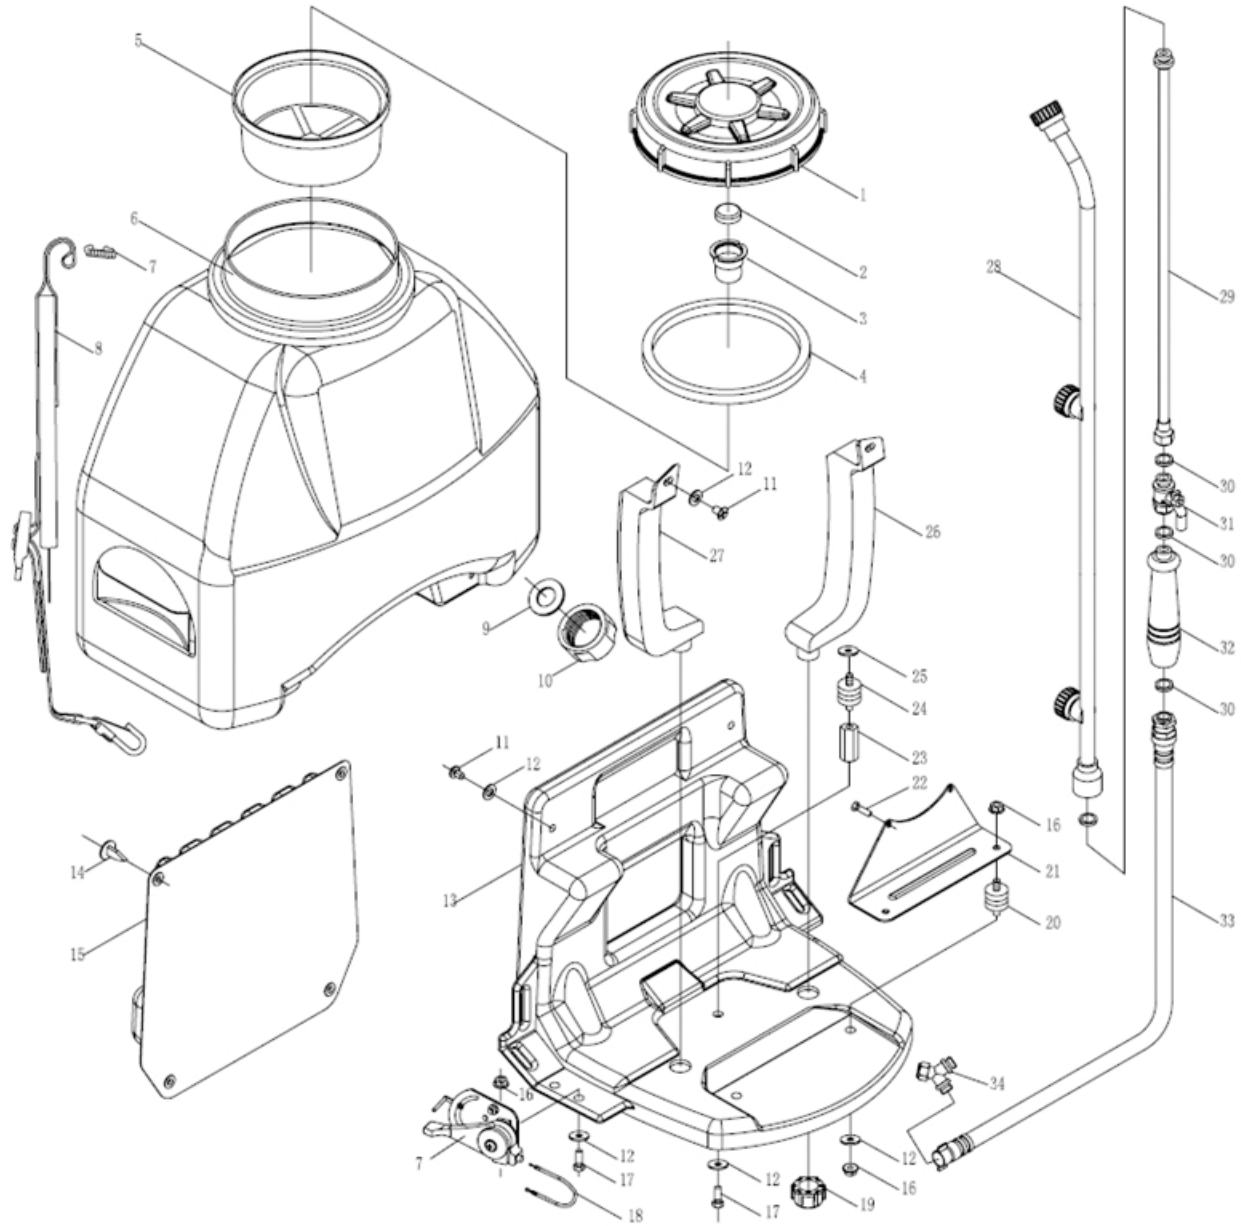

NO.	Part NO.	Part Name	Qty.	NO.	Part NO.	Part Name	Qty.
1	3WZ-6.5.2-1	LID	1	18	3WZ-4C.3	FREL THROTTLE	1
2	3WZ-4.7.1-3	LID	1	19	3WZ-6-2	PLASTIC NUT	2
3	3WZ-4.7.1-4	LID	1	20	3WZ-6.1	RUBBER MOUNT	2
4	3WF-8.1-1	SEALING WASHER	1	21	3WZ-6.9	CONNECT PLATE	1
5	3WZ-4.7.2	FILTER ASSM	1	22	GB/T9074.13 M5×20	SCREW ASSEM 5×20	2
6	3WZ-6.5.1	CHEMICAL TANK	1	23	3WZ-6-3	SUPPORT MOUNT	1
7	1E34F-XSHJ.1	SWITH	2	24	BG415.4	RUBBER MOUNT	1
8	3WF-28.7	BANDS ASSM	1	25	3WZ-6C-6	WASHER	1
9	3WF-3A.1-2	SEALING WASHER	1	26	3WZ-6-5	RIGHT SUPPORT	1
10	3WZ-6.5-1	LID	1	27	3WZ-6-9	LEFT SUPPORT	1
11	GB/T818 M6×12	SCREW	4	28	3WZ-4.14	LONG NOZZLE	1
12	GB/T96 6	WASHER 6	9	29	3WZ-4.13	STAIGHT SPRAYING TUBE	1
13	3WZ-6-2	FRAME	1	30	3WZ-4-10	SEAL RING	4
14	3WF-2.6B-2	PLASTIC CLICK	4	31	3WZ-4.12	VALVE	1
15	3WZ-6.2	BACK DACK ASSM	1	32	3WZ-4.11	HANDLE	1
16	GB/T6177.1 M6	NUT M6	6	33	3WZ-6.6.1	RUBBER TUBE ASSY	1
17	GB/T29.2 M6×20	BOLT M6×20	3	34	3WZ-6B-ST	TEE	1