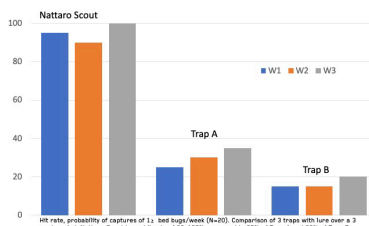

Use Nattaro Scout when you suspect an infestation but cannot find any bed bugs. Use post-treatment to verify that the result has been successful. The lure is especially attractive to female bed bugs.